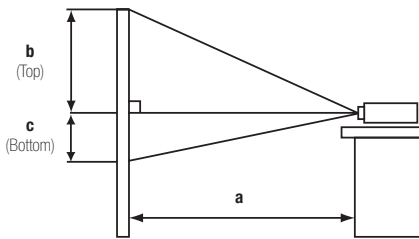

LP-WU6600

1-Chip DLP laser projector, 6000 ANSI Lumens, 20000:1 contrast ratio, WUXGA (1920 x 1200) resolution

HITACHI
Inspire the Next

Technical Specifications

- **a:** Projection distance
- **b:** Lens centre to the higher edge of the screen
- **c:** Lens centre to the lower edge of the screen

IMAGE SIZE 16:10 (FROM PROJECTOR'S LENS END)

Screen size (diagonal)	HxV		Projection distance (a)		Screen height (cm)	
	m	m	Wide (m)	Tele (m)	b (top)	c (bottom)
36" (0.9 m)	0.8	0.5	1.2	1.5	51	2
50" (1.3 m)	1.1	0.7	1.7	2.1	71	-3
100" (2.5 m)	2.2	1.3	3.3	4.2	141	-7
150" (3.8 m)	3.2	2.0	5.0	6.2	212	-10
211" (5.3 m)	4.5	2.8	7.0	8.8	298	-14

IMAGE SIZE 16:9 (FROM PROJECTOR'S LENS END)

Screen size (diagonal)	HxV		Projection distance (a)		Screen height (cm)	
	m	m	Wide (m)	Tele (m)	b (top)	c (bottom)
36" (0.9 m)	0.8	0.4	1.2	1.6	50	-5
50" (1.3 m)	1.1	0.6	1.7	2.1	69	-7
100" (2.5 m)	2.2	1.2	3.4	4.3	138	-14
150" (3.8 m)	3.3	1.9	5.1	6.4	208	-21
211" (5.3 m)	4.7	2.6	7.2	9.0	292	-29

As a result of using standard SD-63 Lens

OPTICAL

Display System	1-chip DLP (0.67 inches)
Resolution	WUXGA (1920 x 1200) 16:10 aspect Ratio
Light Output (Brightness) ANSI Lumens	6000 (Normal), 4670 (Eco)
Contrast Ratio	20,000:1
System Life (Hours)	20,000
Lens	Interchangeable, not included
Lens Zoom	Manual x 1.25 (using SD-63)
Lens Focus	Manual Focus
Lens Shift	Manual
Projection Lens F Number	2.0 – 2.09
Focus Distance	1.5 – 7m (SD-63 Lens)
Distance to Width Ratio / Throw Ratio:1	1.54 (Wide), 1.93 (Tele) (using SD-903 lens)
Display Size Diagonal	36 – 380 inches (using SL-62 Short Throw lens), 36 – 211 inches (using Standard lens SD-63), 32 – 481 inches (using long throw ML-64 lens)

FEATURES

Speakers	12W (mono) or 6W x 2 (mono)
Digital Keystone	Vertical $\pm 30.0^\circ$, Horizontal $\pm 25.0^\circ$
Picture Modes	Presentation / Bright / Game / Movie / Vivid / TV / sRGB / DICOM SIM / User 1 / User 2
Supported Languages	English, French, German, Spanish, Portuguese, Simplified Chinese, Traditional Chinese, Italian, Norwegian, Swedish, Dutch, Russian, Polish, Finnish, Greek, Korean, Hungarian, Czech, Arabic, Turkish, Vietnamese, Japanese, Thai, Farsi, Hebrew, Danish, French Canadian

CONNECTIONS

Digital Input	HDMI x 2, DVI-D x 1, HDBase-T x 1
Analogue Input	15 pin Mini D-Sub x 1, 5BNC x 1
Video Output	15 pin Mini D-Sub x 1
Audio Input	3.5mm Stereo Mini Jack x 1, RCA Jack (L/R) x 1
Audio Output	RCA jack L/R x 1
RS-232C Control	1 x 9-pin D-Sub
Wired LAN	Yes
USB Type-A	Yes
USB Type-B	No
12V Trigger	3.5mm Stereo Mini Jack x 1
Wired Remote Input & Output	3.5mm Stereo Mini Jack x 1 (input) / 3.5mm Stereo Mini Jack x 1 (output)
3D Sync Input & Output	VESA 3-pin x 1 (input) / VESA 3 pin x 1 (output)

POWER

Power Supply	AC 100V – 120V / AC 220V – 240V (50/60Hz)
Power Consumption Operating / Standby	700W / Less than 0.5W

PHYSICAL

Weight	24.5kg
Dimensions (W x H x D)	521 x 220 x 470mm (Excluding lens)
Noise	35db (Normal), 33db (Eco)

ACCESSORIES

Lenses	SL-62 (Short Throw Lens), SD-63 (Standard Lens), ML-64 (Long Throw Lens)
Remote Control	HL03171

WARRANTY

Projector / System Life	10,000 hours / 5 years (whichever comes first) (for extended warranty please contact your local dealer)

LENS OPTIONS