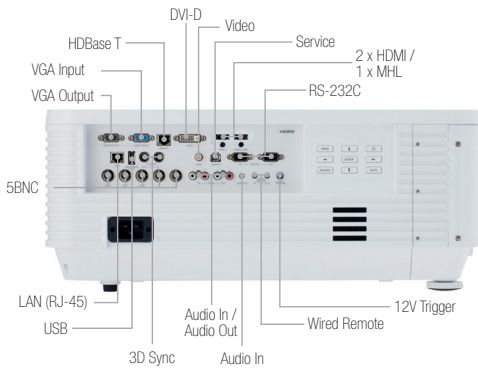

LP-WU6600

1-Chip DLP laser projector, 6000 ANSI Lumens, 20000:1 contrast ratio, WUXGA (1920 x 1200) resolution

HITACHI
Inspire the Next

Technical Specifications

- a:** Projection distance
- b:** Lens centre to the higher edge of the screen
- c:** Lens centre to the lower edge of the screen

As a result of using standard SD-63 Lens

OPTICAL

Display System	1-chip DLP (0.67 inches)
Resolution	WUXGA (1920 x 1200) 16:10 aspect Ratio
Light Output (Brightness) ANSI Lumens	6000 (Normal), 4670 (Eco)
Contrast Ratio	20,000:1
System Life (Hours)	20,000
Lens	Interchangeable, not included
Lens Zoom	Manual x 1.25 (using SD-63)
Lens Focus	Manual Focus
Lens Shift	Manual
Projection Lens F Number	2.0 – 2.09
Focus Distance	1.5 – 7m (SD-63 Lens)
Distance to Width Ratio / Throw Ratio:1	1.54 (Wide), 1.93 (Tele) (using SD-903 lens)
Display Size Diagonal	36 – 380 inches (using SL-62 Short Throw lens), 36 – 211 inches (using Standard lens SD-63), 32 – 481 inches (using long throw ML-64 lens)

FEATURES

Speakers	12W (mono) or 6W x 2 (mono)
Digital Keystone	Vertical $\pm 30.0^\circ$, Horizontal $\pm 25.0^\circ$
Picture Modes	Presentation / Bright / Game / Movie / Vivid / TV / sRGB / DICOM SIM / User 1 / User 2
Supported Languages	English, French, German, Spanish, Portuguese, Simplified Chinese, Traditional Chinese, Italian, Norwegian, Swedish, Dutch, Russian, Polish, Finnish, Greek, Korean, Hungarian, Czech, Arabic, Turkish, Vietnamese, Japanese, Thai, Farsi, Hebrew, Danish, French Canadian

POWER

Power Supply	AC 100V – 120V / AC 220V – 240V (50/60Hz)
Power Consumption Operating / Standby	700W / Less than 0.5W

PHYSICAL

Weight	24.5kg
Dimensions (W x H x D)	521 x 220 x 470mm (Excluding lens)
Noise	35db (Normal), 33db (Eco)